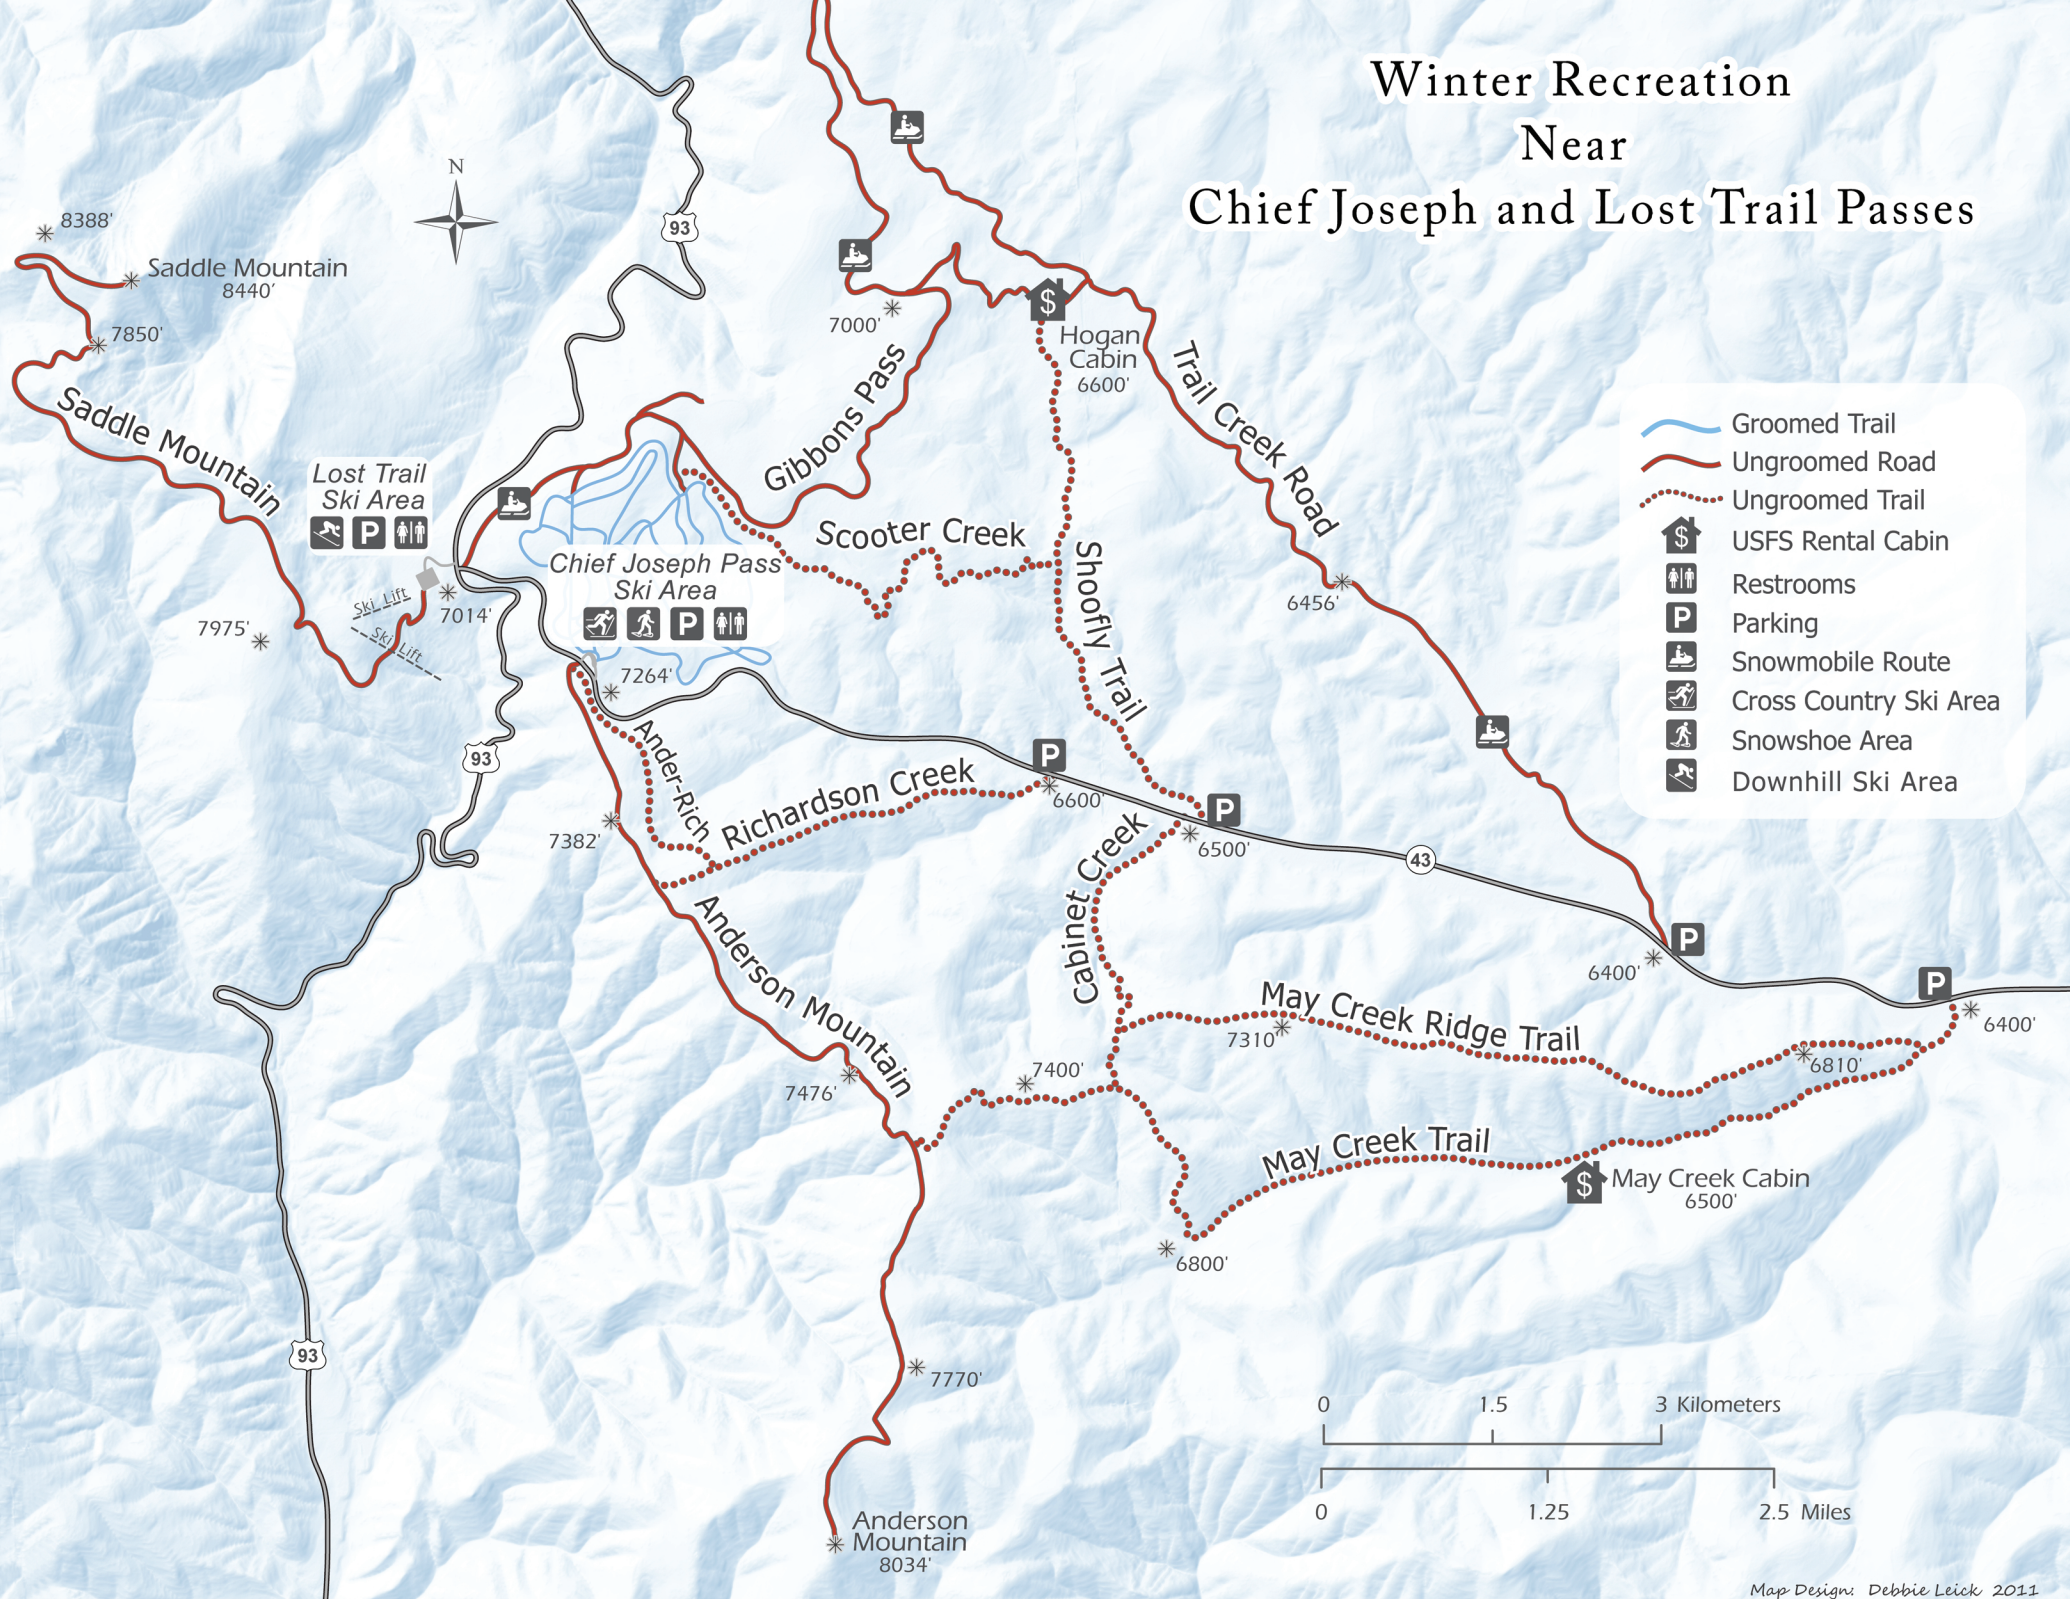

# Winter Recreation Near Chief Joseph and Lost Trail Passes

- Groomed Trail
- Ungroomed Road
- Ungroomed Trail
- USFS Rental Cabin
- Restrooms
- Parking
- Snowmobile Route
- Cross Country Ski Area
- Snowshoe Area
- Downhill Ski Area